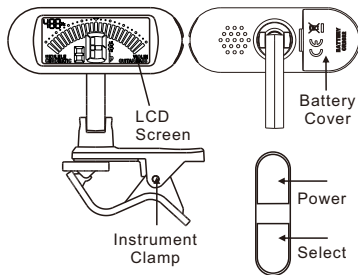

## OPERATION MANUAL

### INSTALLATION OF THE BATTERY

### OPERATION

1. Press the power button and hold on to turn on (off) the tuner.
2. Press the power button continuously to select turning item out of Chromatic, Guitar, Bass, Ukulele and Violin.
3. Clip on strongest vibrating part of your instrument.
4. When it is in tune, the backlit turns GREEN. When it is Sharp or Flat, the backlit turns ORANGE.
5. The unit will shut off automatically if there is no signal within 5 minutes.
6. The unit will self-motion memory last time your setting, if reinstall the battery, the unit automatic return to initial setting.

### SPECIFICATIONS

**Tuning Scale:** Chromatic, Guitar, Bass, Violin, Ukulele

**Tuning Mode:** Vibration

**Tuning Range:** A0 (27.50Hz) - C8 (4186Hz)

**Response Time:** 410Hz-490Hz

**Precision:**  $\pm 1$  cent