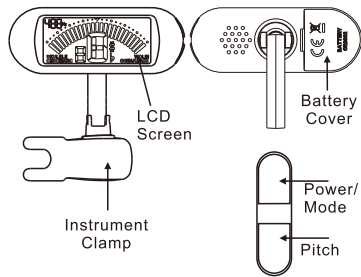

OPERATION MANUAL

ILLUSTRATION

INSTALLATION OF THE BATTERY

Battery Cover

1. Please open the battery cover, insert a CR2032 battery (attention "+" / "-" charges).
2. If the unit doesn't work, please take battery out and reinstall the battery.
3. When the LCD becomes dim or tuning slowly, replace a new battery in time.
4. Please do not arbitrarily discard the waste battery.

OPERATION

1. Press the power/mode button and hold on to turn on (off) the tuner.
2. Press the power/mode button continuously to select turning item out of Chromatic, Violin.
3. Clip on strongest vibrating part of your instrument.
4. Press Pitch to adjust A4 from 410-490Hz (press continuously 1Hz, press&hold 10Hz)
5. When it is in tune, the backlight turns GREEN. When it is Sharp or Flat, the backlight turns ORANGE.
6. The unit will shut off automatically if there is no signal within 5 minutes.
7. The unit will self-motion memory last time your setting, if reinstall the battery, the unit automatic return to initial setting.

SPECIFICATIONS

Tuning Scale: Chromatic, Violin,

Tuning Mode: Vibration

Tuning Range: A0 (27.50Hz)- C8(4186Hz)

Calibration: 410Hz-490Hz

Response Time: <20ms

Precision: ± 1 cent

Power: 3V (CR2032)