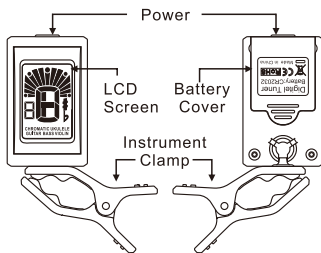

OPERATION MANUAL

ILLUSTRATION

INSTALLATION OF THE BATTERY

Battery Cover

1. Please open the battery cover, insert a CR2032 battery (attention "+"/"-" charges).
2. If the unit doesn't work, please take battery out and reinstall the battery.
3. When the screen become dark or tuning slowly, replace a new battery in time.
4. Please do not arbitrarily discard the waste battery.

OPERATION

1. Press the power button and hold on to turn on (off) the tuner.
2. Press the power button continuously to select turning item out of Chromatic, Guitar, Bass, Ukulele and Violin.
3. Clip on strongest vibrating part of your instrument.
4. When it is in tune, the backlight Turns GREEN. When it is Sharp or Flat, the backlight turns WHITE.
5. The unit will shut off automatically if there is no signal within 5 minutes.
6. the unit will self-motion memory last time your setting, if reinstall the battery, the unit automatic return to initial setting.

SPECIFICATIONS

- Tuning :** Chromatic, Guitar, Bass, Ukulele, Violin
- Tuning way :** Clip
- Tuning range :** A0(27.5Hz)~C8(4186Hz)
- Precision :** ± 1 cent
- Calibration :** A4=440Hz
- Power :** 3V, Battery (CR2032) \times 1
- Dimension :** 69mm \times 48mm \times 24mm
- Weight :** 20g
- Accessories :** Operation manual, 1 piece battery (CR2032)