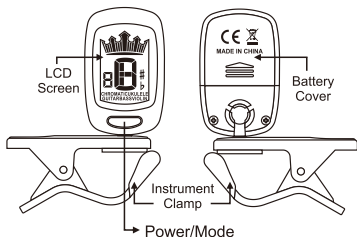

OPERATION MANUAL

ILLUSTRATION

INSTALLATION OF THE BATTERY

Battery Cover

1. Please open the battery cover, insert a CR2032 battery (attention "+" / "-" charges).
2. If the unit doesn't work, please take battery out and reinstall the battery.
3. When the screen become dark or tuning slowly, replace a new battery in time.
4. Please do not arbitrarily discard the waste battery.

OPERATION

1. Press the power button and hold on to turn on (off) the tuner.
2. Press the power button continuously to select turning item out of Chromatic, Guitar, Bass, Ukulele and Violin.
3. Clip on strongest vibrating part of your instrument.
4. When it is in tune, the backlight Turns GREEN. When it is Sharp or Flat, the backlight turns WHITE.
5. The unit will shut off automatically if there is no signal within 5 minutes.
6. the unit will self-motion memory last time your setting, if reinstall the battery, the unit automatic return to initial setting.

SPECIFICATIONS

- Tuning :** Chromatic, Guitar, Bass, Ukulele, Violin
- Tuning way :** Clip
- Tuning range :** A0(27.5Hz)~C8(4186Hz)
- Precision :** ±1 cent
- Calibration :** A4=440Hz
- Power :** 3V, Battery (CR2032)×1
- Dimension :** 69mm×48mm×24mm
- Weight :** 20g
- Accessories :** Operation manual, 1 piece battery (CR2032)