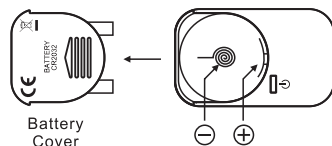

OPERATION MANUAL

ILLUSTRATION

INSTALLING THE BATTERY ILLUSTRATION

1. Please open the battery cover, insert a CR2032 battery (attention "+" / "-" charges).
2. If the unit doesn't work, please take battery out and reinstall the battery.
3. When the screen become dark or tuning slowly, replaced a new battery in time.
4. Please do not arbitrarily discard the waste battery.

OPERATION

1. Press the power button and hold on to turn on (off) the tuner.
2. Press the power button continuously to select trning item out of Chromatic, Guitar, Bass Ukulele and Violin.
3. Clip on strongest vibrating part of your instrument.
4. Play a sigle note, the display will show the note name and the meter moves.
if intonation indicator points to the left: the note is flat
if intonation indicator points to the right: the note is sharp
if intonation indicator points to the middle: the note is in Tune
5. The unit will shut off automatically if there is no signal within 5 minutes.
6. the unit will self-motion memory last time your setting ,if rein stall the battery ,the unit automatic return to initial setting .

SPECIFICATIONS

Tuning : Chromatic, Guitar, Bass, Ukulele, Violin
 Tuning way : Clip
 Tuning range : A0(27.5Hz)~C8(4186Hz)
 Precision : ± 1 cent
 Calibration : A4=440Hz
 Power : 3V ,Battery (CR2032) $\times 1$
 Dimension : 52mm \times 32mm \times 21mm(without clip)
 Weight : 30g
 Accessories : Operation manual,
 1 piece battery (CR2032)

產品使用手冊

請您首次使用之前閱讀本說明書

產品說明圖

電池安裝示意圖

1. 按箭頭方向旋開電池蓋，按圖示正負極方向，放入一枚CR2032鈕扣電池。
2. 如機器出現當機或者頻繁自檢，可能是由於電池安裝不正確，請重新裝入即可正常使用。
3. 如顯示暗淡或調音遲鈍，請及時更換電池。
4. 請勿隨意丟棄廢棄電池！

產品操作說明

1. 裝入電池後長按電源鍵可以開/關機，短按電源鍵可以切換調音模式（屏幕左上角顯示）。
C=Chromatic(十二平均律)；G=Guitar(吉他)；B=Bass(貝斯)；U=Ukulele(烏克麗麗)；V=Violin(小提琴)。
2. 將調音器夾在樂器震動明顯的部位。
3. 使樂器發出一個音，屏幕右上角將顯示這個音的音名和弦序，屏幕中部的音準指針將指示這個音的音高。根據指示調整樂器：
指針偏左，音偏低；指針偏右，音偏高；
指針正中，音準確。
4. 五分鐘內無任何操作或信號輸入，將自動關機進入省電模式。
5. 開機自動記憶最後一次參數設置，重新裝電池自動恢復初始設置。