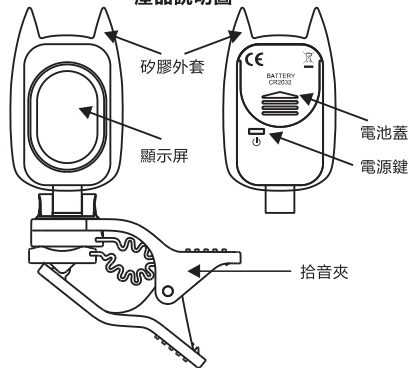

OPERATION MANUAL

ILLUSTRATION

INSTALLING THE BATTERY ILLUSTRATION

1. Please open the battery cover, insert a CR2032 battery (attention "+" / "-" charges).
2. If the unit doesn't work, please take battery out and reinstall the battery.
3. When the screen become dark or tuning slowly, replaced a new battery in time.
4. Please do not arbitrarily discard the waste battery.

OPERATION

1. Press the power button and hold on to turn on (off) the tuner.
2. Press the power button continuously to select trning item out of Chromatic, Guitar, Bass Ukulele and Violin.
3. Clip on strongest vibrating part of your instrument.
4. Play a sigle note, the display will show the note name and the meter moves.
  if intonation indicator points to the left: the note is flat
  if intonation indicator points to the right: the note is sharp
  if intonation indicator points to the middle: the note is in Tune
5. The unit will shut off automatically if there is no signal within 5 minutes.
6. the unit will self-motion memory last time your setting ,if rein stall the battery ,the unit automatic return to initial setting .

SPECIFICATIONS

Tuning : Chromatic, Guitar, Bass, Ukulele, Violin
Tuning way : Clip
Tuning range : A0(27.5Hz)~C8(4186Hz)
Precision : ± 1 cent
Calibration : A4=440Hz
Power : 3V ,Battery (CR2032) $\times 1$
Dimension : 52mm $\times$ 32mm $\times$ 21mm(without clip)
Weight : 30g
Accessories : Operation manual,
1 piece battery (CR2032)

產品使用手冊

請您首次使用之前閱讀本說明書

產品說明圖

電池安裝示意圖

1. 按箭頭方向旋開電池蓋，按圖示正負極方向，放入一枚CR2032鈕扣電池。
2. 如機器出現當機或者頻繁自檢，可能是由於電池安裝不正確，請重新裝入即可正常使用。
3. 如顯示暗淡或調音遲鈍，請及時更換電池。
4. 請勿隨意丟棄廢棄電池！

產品操作說明