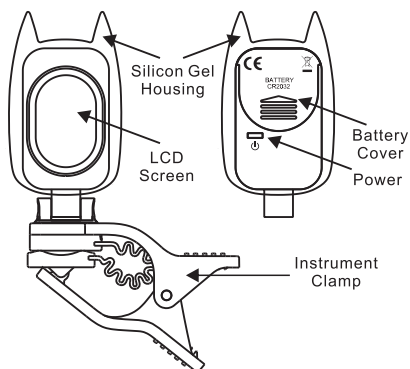

OPERATION MANUAL

ILLUSTRATION

INSTALLING THE BATTERY ILLUSTRATION

1. Please open the battery cover, insert a CR2032 battery (attention "+" / "-" charges).
2. If the unit doesn't work, please take battery out and reinstall the battery.
3. When the screen become dark or tuning slowly, replaced a new battery in time.
4. Please do not arbitrarily discard the waste battery.

OPERATION

1. Press the power button and hold on to turn on (off) the tuner.
2. Press the power button continuously to select trning item out of Chromatic, Guitar, Bass Ukulele and Violin.
3. Clip on strongest vibrating part of your instrument.
4. Play a sigle note, the display will show the note name and the meter moves.
if intonation indicator points to the left: the note is flat
if intonation indicator points to the right: the note is sharp
if intonation indicator points to the middle: the note is in Tune
5. The unit will shut off automatically if there is no signal within 5 minutes.
6. the unit will self-motion memory last time your setting ,if rein stall the battery ,the unit automatic return to initial setting .

SPECIFICATIONS

Tuning : Chromatic, Guitar, Bass, Ukulele, Violin
 Tuning way : Clip
 Tuning range : A0(27.5Hz)~C8(4186Hz)
 Precision : ± 1 cent
 Calibration : A4=440Hz
 Power : 3V ,Battery (CR2032) $\times 1$
 Dimension : 52mm \times 32mm \times 21mm(without clip)
 Weight : 30g
 Accessories : Operation manual,
 1 piece battery (CR2032)

產品使用手冊

請您首次使用之前閱讀本說明書

產品說明圖

電池安裝示意圖

1. 按箭頭方向旋開電池蓋，按圖示正負極方向，放入一枚CR2032鈕扣電池。
2. 如機器出現當機或者頻繁自檢，可能是由於電池安裝不正確，請重新裝入即可正常使用。
3. 如顯示暗淡或調音遲鈍，請及時更換電池。
4. 請勿隨意丟棄廢棄電池！

產品操作說明

1. 裝入電池後長按電源鍵可以開/關機，短按電源鍵可以切換調音模式（屏幕左上角顯示）。
C=Chromatic(十二平均律)；G=Guitar(吉他)；B=Bass(貝斯)；U=Ukulele(烏克麗麗)；V=Violin(小提琴)。
2. 將調音器夾在樂器震動明顯的部位。
3. 使樂器發出一個音，屏幕右上角將顯示這個音的音名和弦序，屏幕中部的音準指針將指示這個音的音高。根據指示調整樂器：
指針偏左，音偏低；指針偏右，音偏高；
指針正中，音準確。
4. 五分鐘內無任何操作或信號輸入，將自動關機進入省電模式。
5. 開機自動記憶最後一次參數設置，重新裝電池自動恢復初始設置。