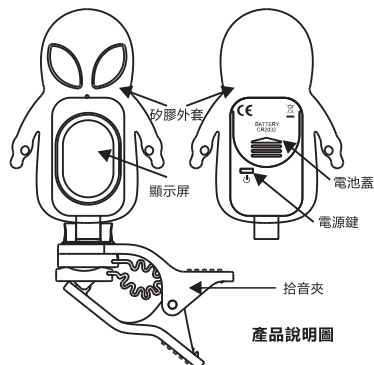

OPERATION MANUAL

ILLUSTRATION

INSTALLING THE BATTERY ILLUSTRATION

1. Please open the battery cover, insert a CR2032 battery (attention "+" / "-" charges).
2. If the unit doesn't work, please take battery out and reinstall the battery.
3. When the screen become dark or tuning slowly, replaced a new battery in time.
4. Please do not arbitrarily discard the waste battery.

OPERATION

1. Press the power button and hold on to turn on (off) the tuner.
2. Press the power button continuously to select trning item out of Chromatic, Guitar, Bass Ukulele and Violin.
3. Clip on strongest vibrating part of your instrument.
4. Play a single note, the display will show the note name and the meter moves.
if intonation indicator points to the left: the note is flat
if intonation indicator points to the right: the note is sharp
if intonation indicator points to the middle: the note is in Tune
5. The unit will shut off automatically if there is no signal within 5 minutes.
6. the unit will self-motion memory last time your setting, if rein stall the battery, the unit automatic return to initial setting.

SPECIFICATIONS

Tuning : Chromatic, Guitar, Bass, Ukulele, Violin
Tuning way : Clip
Tuning range : A0(27.5Hz)~C8(4186Hz)
Precision : ± 1 cent
Calibration : A4=440Hz
Power : 3V ,Battery (CR2032) $\times 1$
Dimension : 72mm \times 51mm \times 29mm(without clip)
Weight : 39g
Accessories : Operation manual,
1 piece battery (CR2032)

產品使用手冊

請您首次使用之前閱讀本說明書

產品說明圖

電池安裝示意圖

1. 按箭頭方向旋開電池蓋，按圖示正負極方向，放入一枚CR2032鈕扣電池。
2. 如機器出現當機或者頻繁自檢，可能是由於電池安裝不正確，請重新裝入即可正常使用。
3. 如顯示暗淡或調音遲鈍，請及時更換電池。
4. 請勿隨意丟棄廢棄電池！

產品操作說明

1. 裝入電池後長按電源鍵可以開/關機，短按電源鍵可以切換調音模式（屏幕左上角顯示）。
C=Chromatic(十二平均律)；G=Guitar(吉他)；B=Bass(貝斯)；U=Ukulele(烏克麗麗)；V=Violin(小提琴)。
2. 將調音器夾在樂器震動明顯的部位。
3. 使樂器發出一個音，屏幕右上角將顯示這個音的音名和弦序，屏幕中部的音準指針將指示這個音的音高。根據指示調整樂器：
指針偏左，音偏低；指針偏右，音偏高；
指針正中，音準確。
4. 五分鐘內無任何操作或信號輸入，將自動關機進入省電模式。
5. 開機自動記憶最後一次參數設置，重新裝電池自動恢復初始設置。