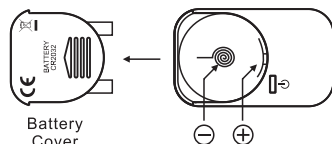

OPERATION MANUAL

ILLUSTRATION

INSTALLING THE BATTERY ILLUSTRATION

1. Please open the battery cover, insert a CR2032 battery (attention "+" / "-" charges).
2. If the unit doesn't work, please take battery out and reinstall the battery.
3. When the screen become dark or tuning slowly, replaced a new battery in time.
4. Please do not arbitrarily discard the waste battery.

OPERATION

1. Press the power button and hold on to turn on (off) the tuner.
2. Press the power button continuously to select trning item out of Chromatic, Guitar, Bass Ukulele and Violin.
3. Clip on strongest vibrating part of your instrument.
4. Play a single note, the display will show the note name and the meter moves.
if intonation indicator points to the left: the note is flat
if intonation indicator points to the right: the note is sharp
if intonation indicator points to the middle: the note is in Tune
5. The unit will shut off automatically if there is no signal within 5 minutes.
6. the unit will self-motion memory last time your setting, if rein stall the battery, the unit automatic return to initial setting.

SPECIFICATIONS

Tuning : Chromatic, Guitar, Bass, Ukulele, Violin
Tuning way : Clip
Tuning range : A0(27.5Hz)~C8(4186Hz)
Precision : ± 1 cent
Calibration : A4=440Hz
Power : 3V ,Battery (CR2032) $\times 1$
Dimension : 72mm \times 51mm \times 29mm(without clip)
Weight : 39g
Accessories : Operation manual,
1 piece battery (CR2032)

產品使用手冊

請您首次使用之前閱讀本說明書

產品說明圖

電池安裝示意圖

1. 按箭頭方向旋開電池蓋，按圖示正負極方向，放入一枚CR2032鈕扣電池。
2. 如機器出現當機或者頻繁自檢，可能是由於電池安裝不正確，請重新裝入即可正常使用。
3. 如顯示暗淡或調音遲鈍，請及時更換電池。
4. 請勿隨意丟棄廢棄電池！

產品操作說明

1. 裝入電池後長按電源鍵可以開/關機，短按電源鍵可以切換調音模式（屏幕左上角顯示）。
C=Chromatic(十二平均律)；G=Guitar(吉他)；B=Bass(貝斯)；U=Ukulele(烏克麗麗)；V=Violin(小提琴)。
2. 將調音器夾在樂器震動明顯的部位。
3. 使樂器發出一個音，屏幕右上角將顯示這個音的音名和弦序，屏幕中部的音準指針將指示這個音的音高。根據指示調整樂器：
指針偏左，音偏低；指針偏右，音偏高；
指針正中，音準確。
4. 五分鐘內無任何操作或信號輸入，將自動關機進入省電模式。
5. 開機自動記憶最後一次參數設置，重新裝電池自動恢復初始設置。