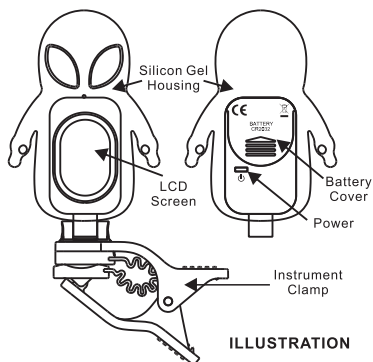

OPERATION MANUAL

ILLUSTRATION

INSTALLING THE BATTERY ILLUSTRATION

1. Please open the battery cover, insert a CR2032 battery (attention "+" / "-" charges).
2. If the unit doesn't work, please take battery out and reinstall the battery.
3. When the screen become dark or tuning slowly, replaced a new battery in time.
4. Please do not arbitrarily discard the waste battery.

OPERATION

1. Press the power button and hold on to turn on (off) the tuner.
2. Press the power button continuously to select trning item out of Chromatic, Guitar, Bass Ukulele and Violin.
3. Clip on strongest vibrating part of your instrument.
4. Play a single note, the display will show the note name and the meter moves.
if intonation indicator points to the left: the note is flat
if intonation indicator points to the right: the note is sharp
if intonation indicator points to the middle: the note is in Tune
5. The unit will shut off automatically if there is no signal within 5 minutes.
6. the unit will self-motion memory last time your setting, if rein stall the battery, the unit automatic return to initial setting.

SPECIFICATIONS

Tuning : Chromatic, Guitar, Bass, Ukulele, Violin
Tuning way : Clip
Tuning range : A0(27.5Hz)~C8(4186Hz)
Precision : ± 1 cent
Calibration : A4=440Hz
Power : 3V ,Battery (CR2032) $\times 1$
Dimension : 72mm \times 51mm \times 29mm(without clip)
Weight : 39g
Accessories : Operation manual,
1 piece battery (CR2032)

產品使用手冊

請您首次使用之前閱讀本說明書

產品說明圖

電池安裝示意圖

1. 按箭頭方向旋開電池蓋，按圖示正負極方向，放入一枚CR2032鈕扣電池。
2. 如機器出現當機或者頻繁自檢，可能是由於電池安裝不正確，請重新裝入即可正常使用。
3. 如顯示暗淡或調音遲鈍，請及時更換電池。
4. 請勿隨意丟棄廢棄電池！

產品操作說明

1. 裝入電池後長按電源鍵可以開/關機，短按電源鍵可以切換調音模式（屏幕左上角顯示）。
C=Chromatic(十二平均律)；G=Guitar(吉他)；B=Bass(貝斯)；U=Ukulele(烏克麗麗)；V=Violin(小提琴)。
2. 將調音器夾在樂器震動明顯的部位。
3. 使樂器發出一個音，屏幕右上角將顯示這個音的音名和弦序，屏幕中部的音準指針將指示這個音的音高。根據指示調整樂器：
指針偏左，音偏低；指針偏右，音偏高；
指針正中，音準確。
4. 五分鐘內無任何操作或信號輸入，將自動關機進入省電模式。
5. 開機自動記憶最後一次參數設置，重新裝電池自動恢復初始設置。